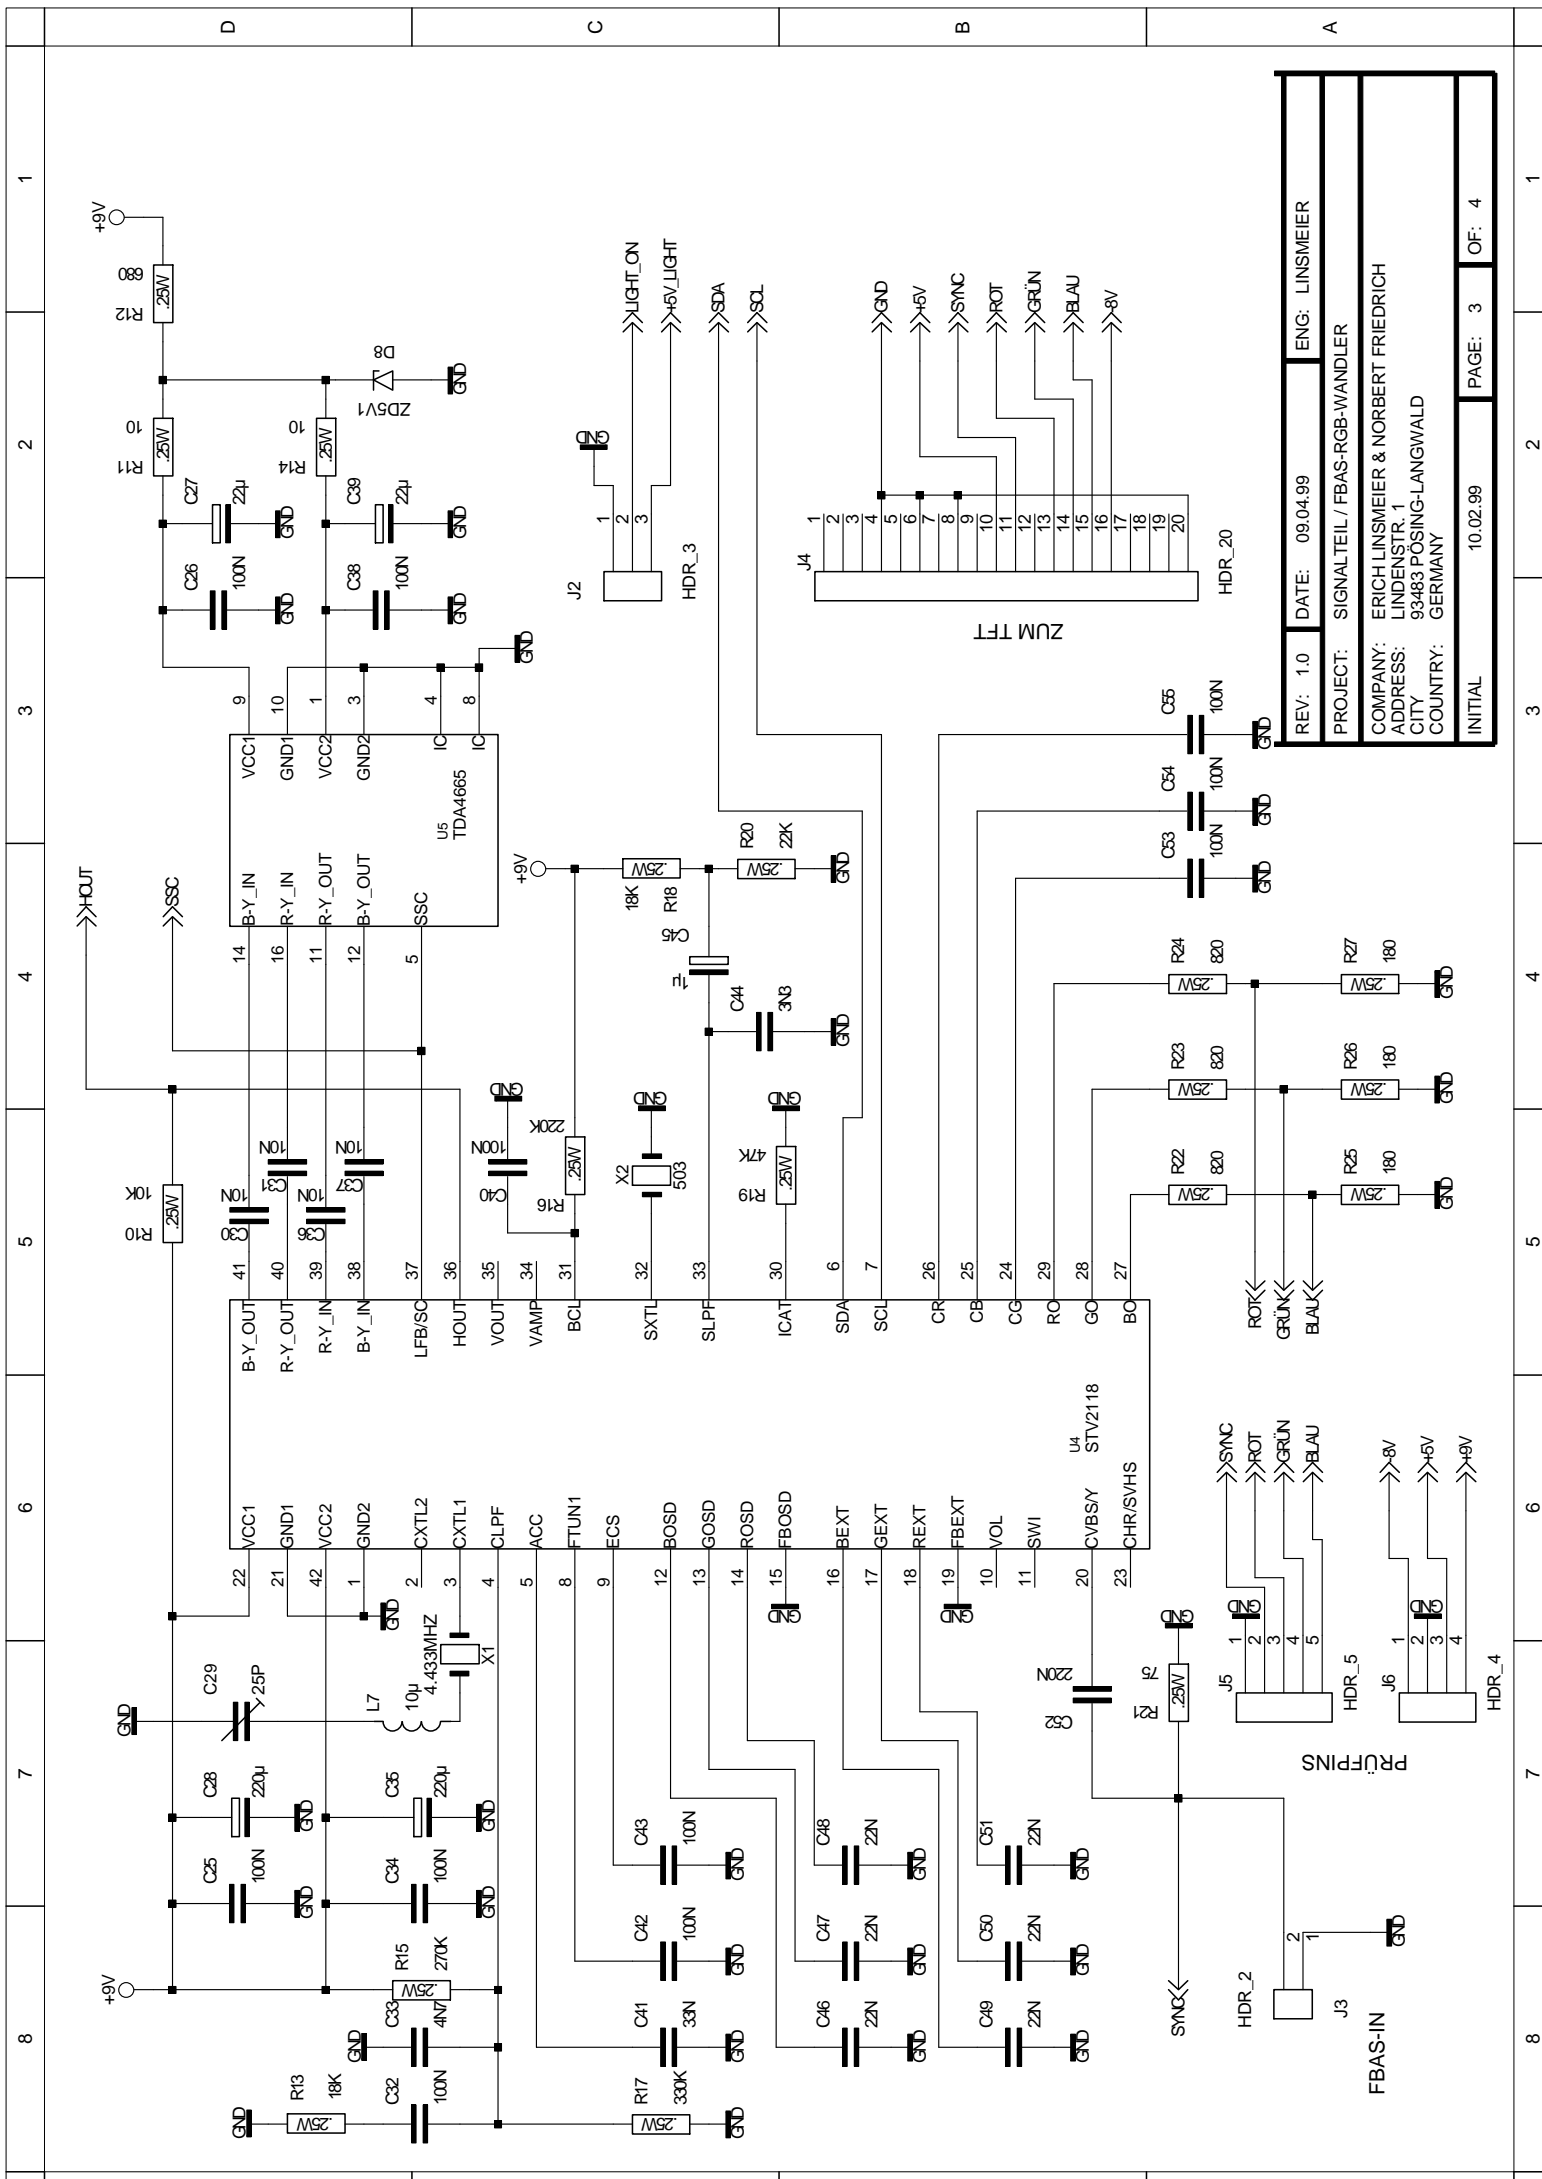

REV: 1.0	DATE: 09.04.99	ENG: LINSMEIER
PROJECT: SIGNALTEIL / FBAS-RGB-WANDLER		
COMPANY: ERICH LINSMEIER & NORBERT FRIEDRICH		
ADDRESS: LINDENSTR. 1		
CITY: 93483 PÖSING-LANGWALD		
COUNTRY: GERMANY		
INITIAL	10.02.99	PAGE: 3 OF: 4